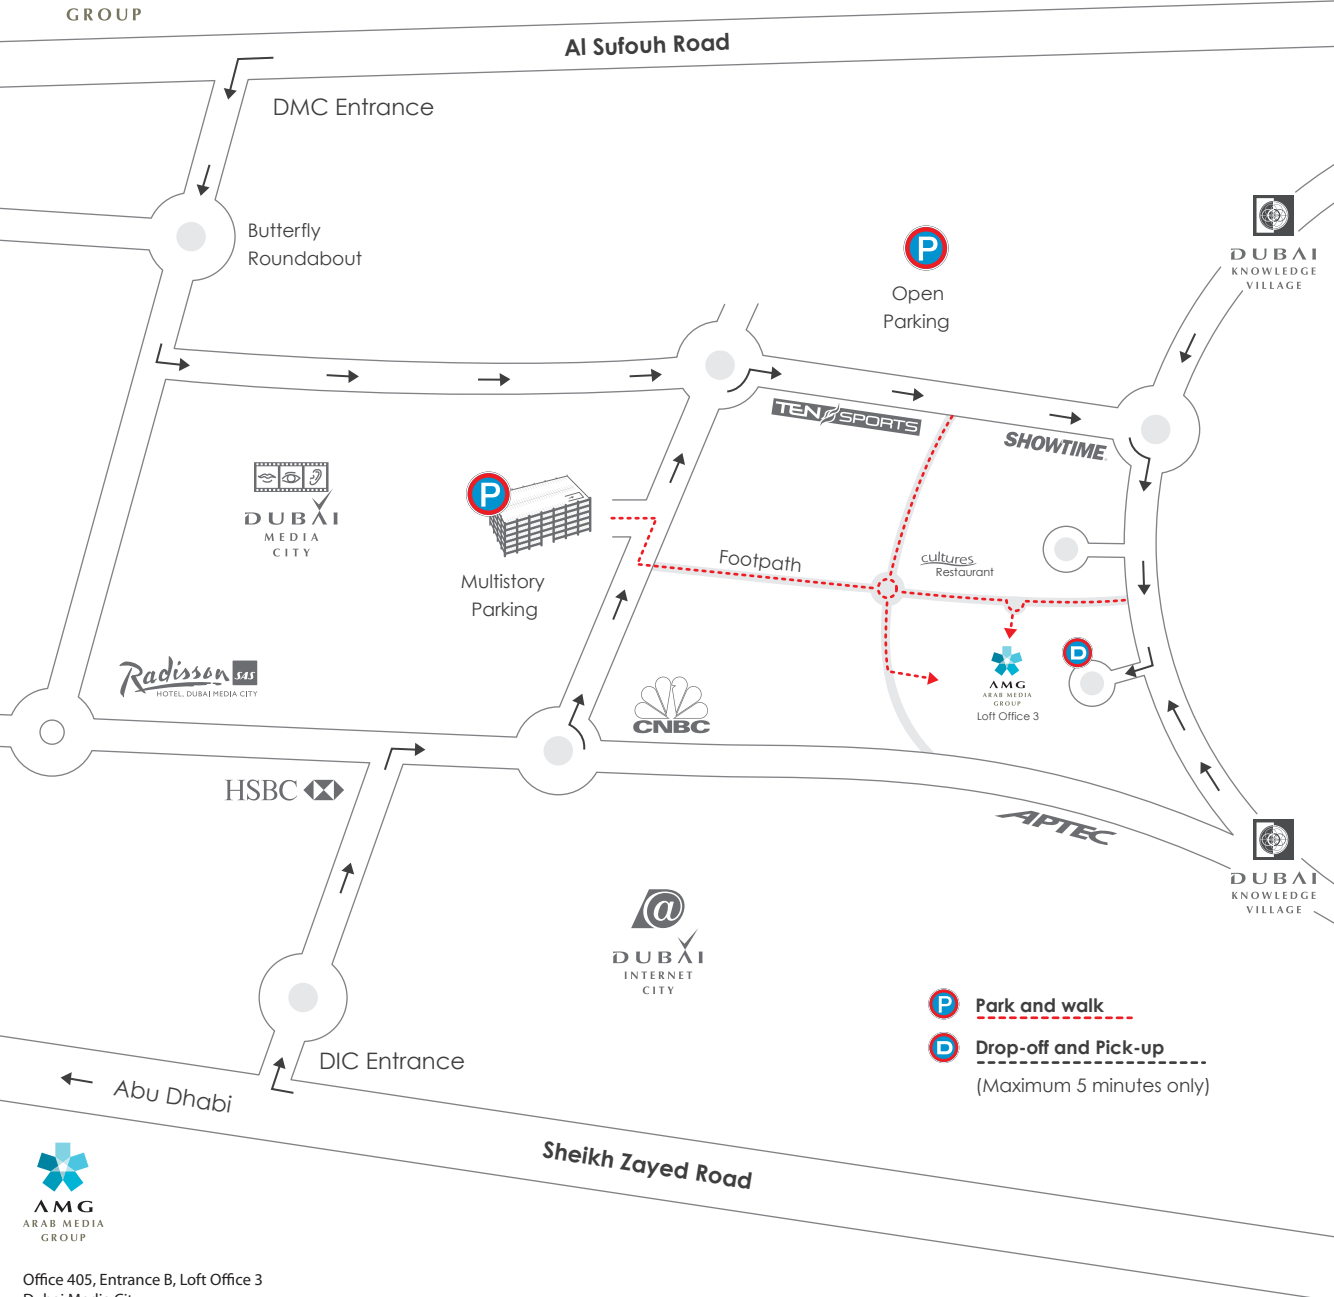

# Location Map

-  **Park and walk**
-  **Drop-off and Pick-up**  
(Maximum 5 minutes only)

Office 405, Entrance B, Loft Office 3  
Dubai Media City  
P.O. Box 500666, Dubai, United Arab Emirates  
www.arabmediagroup.ae  
Tel: +971 4 446 1460 | Fax: +971 4 448 9172